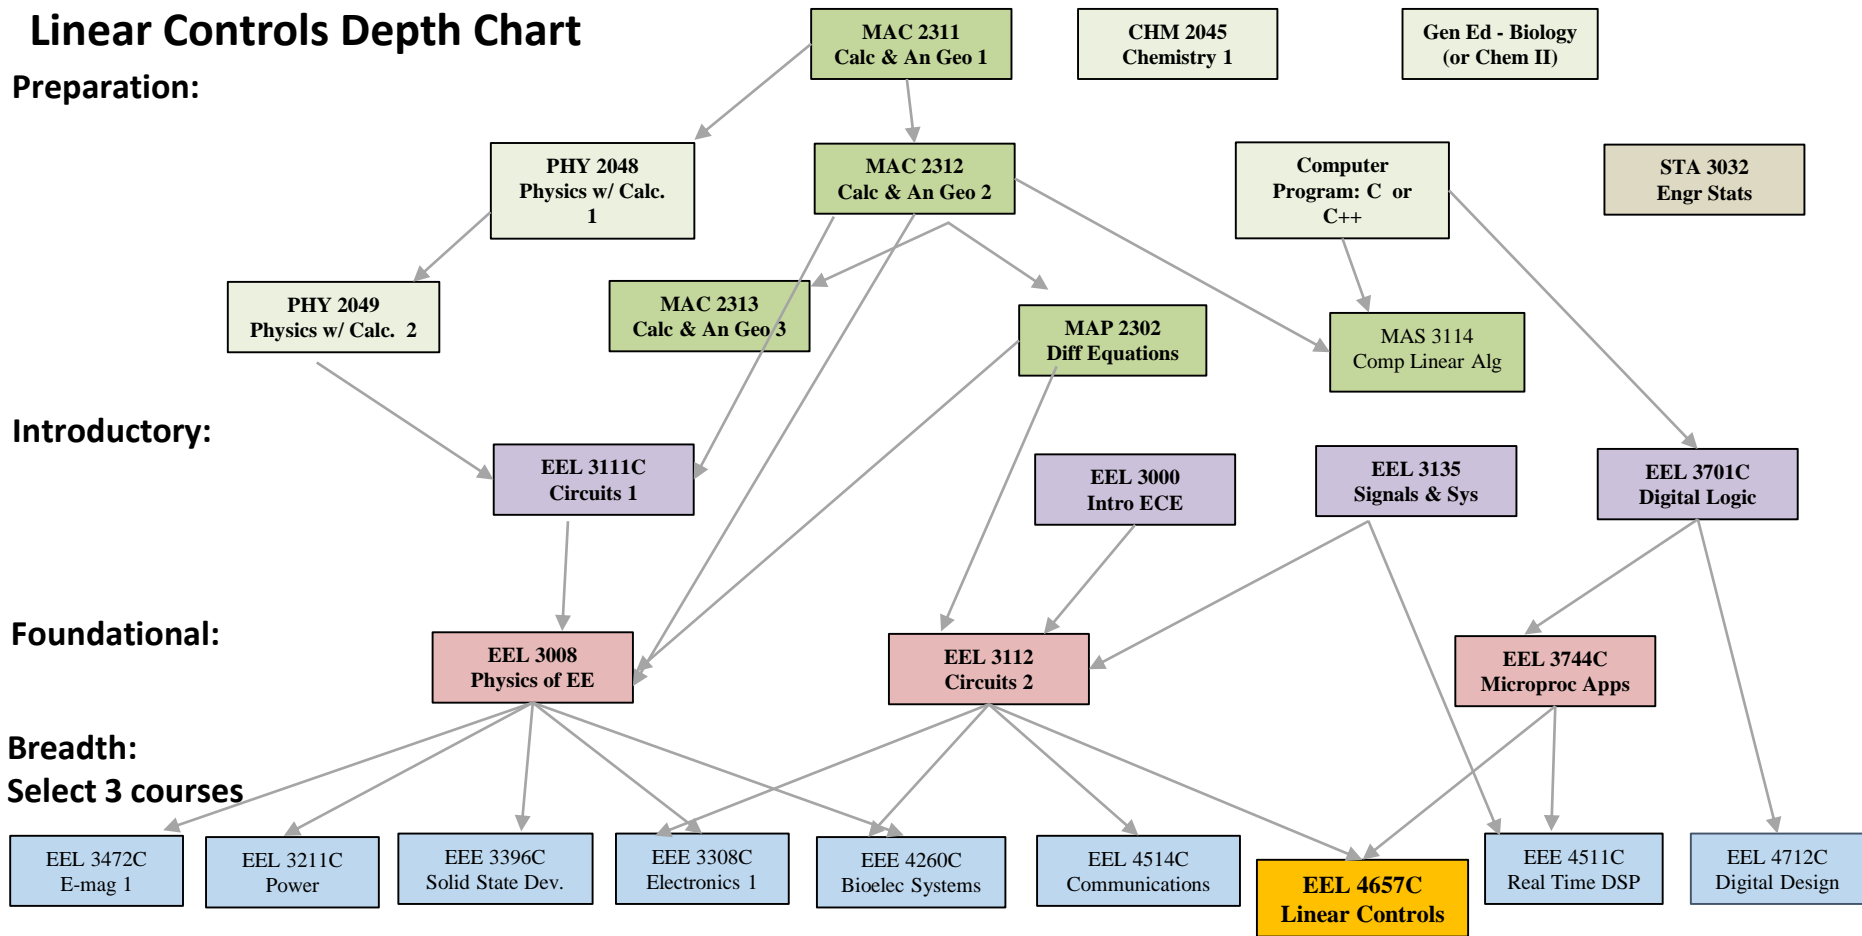

2015-2016 BSEE Curriculum: Communication Systems Depth Chart

Draft June 7, 2016

Preparation:

Introductory:

Foundational:

Breadth:
Select 3 courses

EEL 4514C Communications Depth Chart:

EEL 4598/5718 Data Cpr Comm
EEL 4516/5544 Noise in Lin Sys
EEL 6591 Wireless Networks
EEL 6532 Info Theory
EEL 6533 Stat Dec Theory

EEL 6535 Digital Comm
EEL 6507 Queueing Theory
EEL 6509 Wireless Comm
EEL 6550 Error Cor Coding

2015-2016 BSEE Curriculum: Linear Controls Depth Chart

Draft June 7, 2016

Preparation:

Introductory:

Foundational:

Breadth:
Select 3 courses

EEL 4657C Linear Controls Depth Chart:

- EEL4287/EEL5934- Smart Grid
- EEL 4610/5182 State Variable Meth
- EEL 6614 Modern Control Theory
- EEL 6617 Linear Multivar Control
- EEL 6619 Robust Control System

2015-2016 BSEE Curriculum: Real Time DSP Depth Chart

Draft June 7, 2016

Preparation:

Introductory:

Foundational:

Breadth:
Select 3 courses

EEE 4511C Real Time DSP Depth Chart:

- EEE4750/EEE5502 Foundations of DSP
- EEE6287 Brain Machine Interface
- EEE6503 Digital Filtering
- EEE6586 Automatic Speech Proc.
- EEL6814 Neural Networks