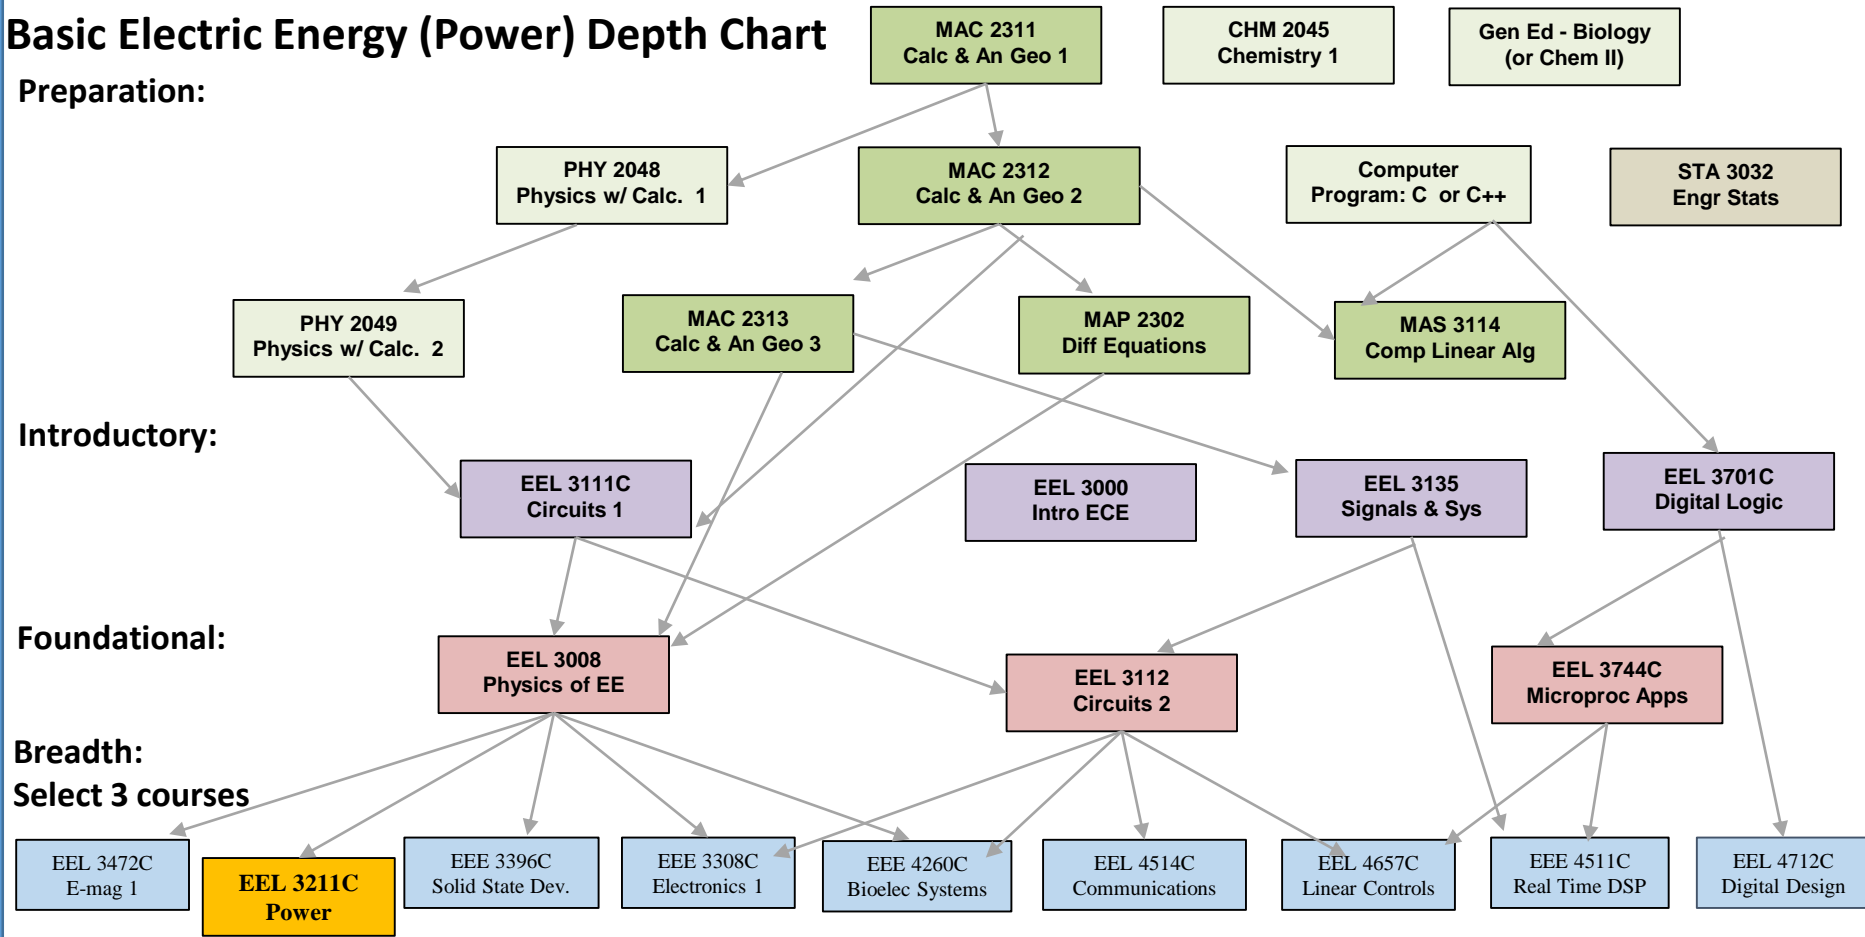

- EEL4473/EEL6486 E-mag Fields & Apps 2
- EEL4495 Lightning
- EEL4540/EEL5547- Intro to Radar
- EEL4930/EEL5934- Acoustics
- EEL5451L- Photonics Lab
- EEL6487- E-Mag Fields & Apps 3

2015-2016 BSEE Curriculum: Basic Electric Energy (Power) Depth Chart

Preparation:

Introductory:

Foundational:

Breadth:
Select 3 courses

EEL3211C Basic Electric Energy (Power) Depth Chart:

- EEL4242C-Power Electronics Circuits
- EEL4251/EEL5934-Power Systems Analysis
- EEL4271/EEL5934- Power Systems Protect
- EEL4287/EEL5934- Smart Grid