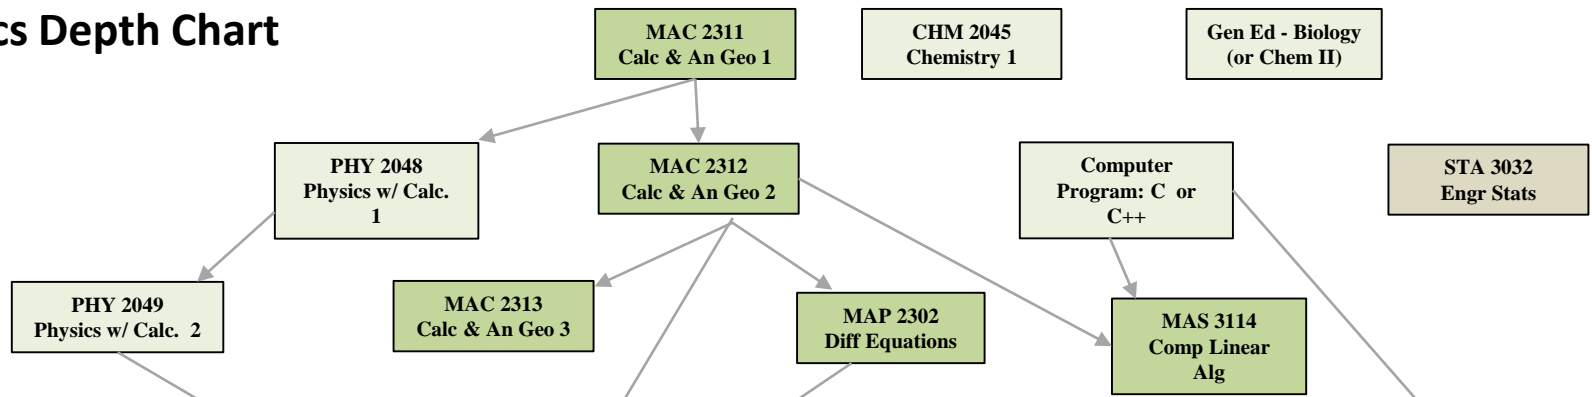

Preparation:

Introductory:

Foundational:

Breadth:
Select 3 courses

EEL3211C Basic Electric Energy (Power) Depth Chart:

- EEL4242C-Power Electronics Circuits
- EEL4251/EEL5934-Power Systems Analysis
- EEL4271/EEL5934- Power Systems Protect
- EEL4287/EEL5934- Smart Grid

2015-2016 BSEE Curriculum: Solid State Devices Depth Chart

Draft June 7, 2017

Preparation:

Introductory:

Foundational:

Breadth:
Select 3 courses

EEE3396C Solid State Devices Depth Chart:

- EEE 4329/5400- Future of Microelec. Tech.
- EEE 4331/5406- Microelec Fab Tech
- EEE 4420/5426-Intro to Nanodevices
- EEL4440- Optical Communications Systems
- EEE 4930/5225-Principles of MEMS
- EEE6428 Computational Nanoelectronics

2015-2016 BSEE Curriculum: Electronics Depth Chart

Draft June 7, 2017

Preparation:

Introductory:

Foundational:

Breadth:
Select 3 courses

EEE3308C Electronics Depth Chart:

EEE4306/5320 Electronic Circuits 2
 EEE4310/5322 Digital Integrated Circuits
 EEE4373/5934 RF Electronics
 EEE4404/5408 Mixed IC Test
 EEL4242C/5317 Power Electronics
 EEL4930 IC Test 2