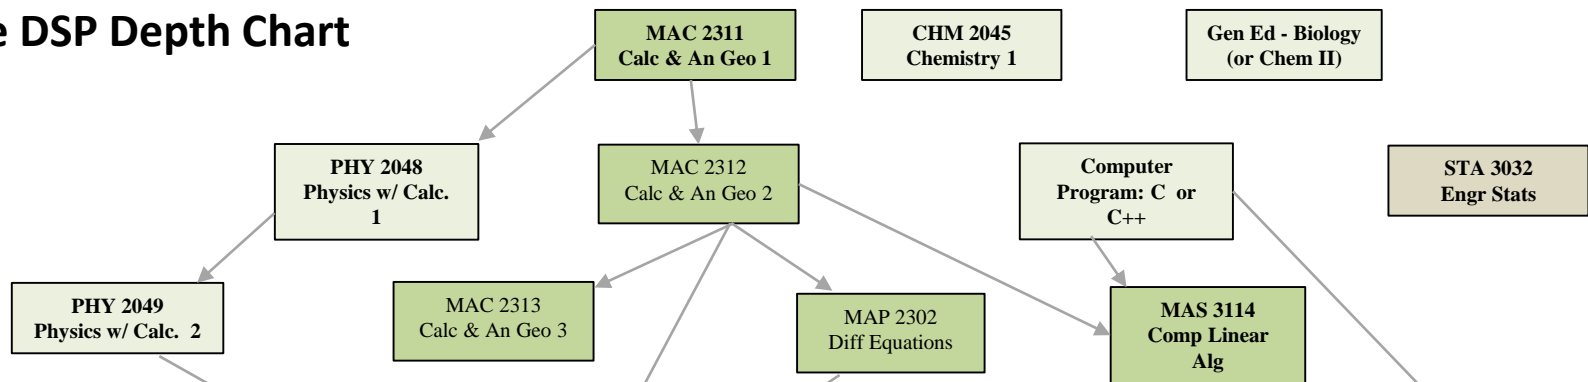

EEL 6535 Digital Comm
EEL 6507 Queueing Theory
EEL 6509 Wireless Comm
EEL 6550 Error Cor Coding

2015-2016 BSEE Curriculum: Linear Controls Depth Chart

Draft June 7, 2016

Preparation:

Introductory:

Foundational:

Breadth:
Select 3 courses

EEL 4657C Linear Controls Depth Chart:

- EEL4287/EEL5934- Smart Grid
- EEL 4610/5182 State Variable Meth
- EEL 6614 Modern Control Theory
- EEL 6617 Linear Multivar Control
- EEL 6619 Robust Control System

2015-2016 BSEE Curriculum: Real Time DSP Depth Chart

Draft June 7, 2016

Preparation:

Introductory:

Foundational:

Breadth:
Select 3 courses

EEE 4511C Real Time DSP Depth Chart:

- EEE4750/EEE5502 Foundations of DSP
- EEE6287 Brain Machine Interface
- EEE6503 Digital Filtering
- EEE6586 Automatic Speech Proc.
- EEL6814 Neural Networks