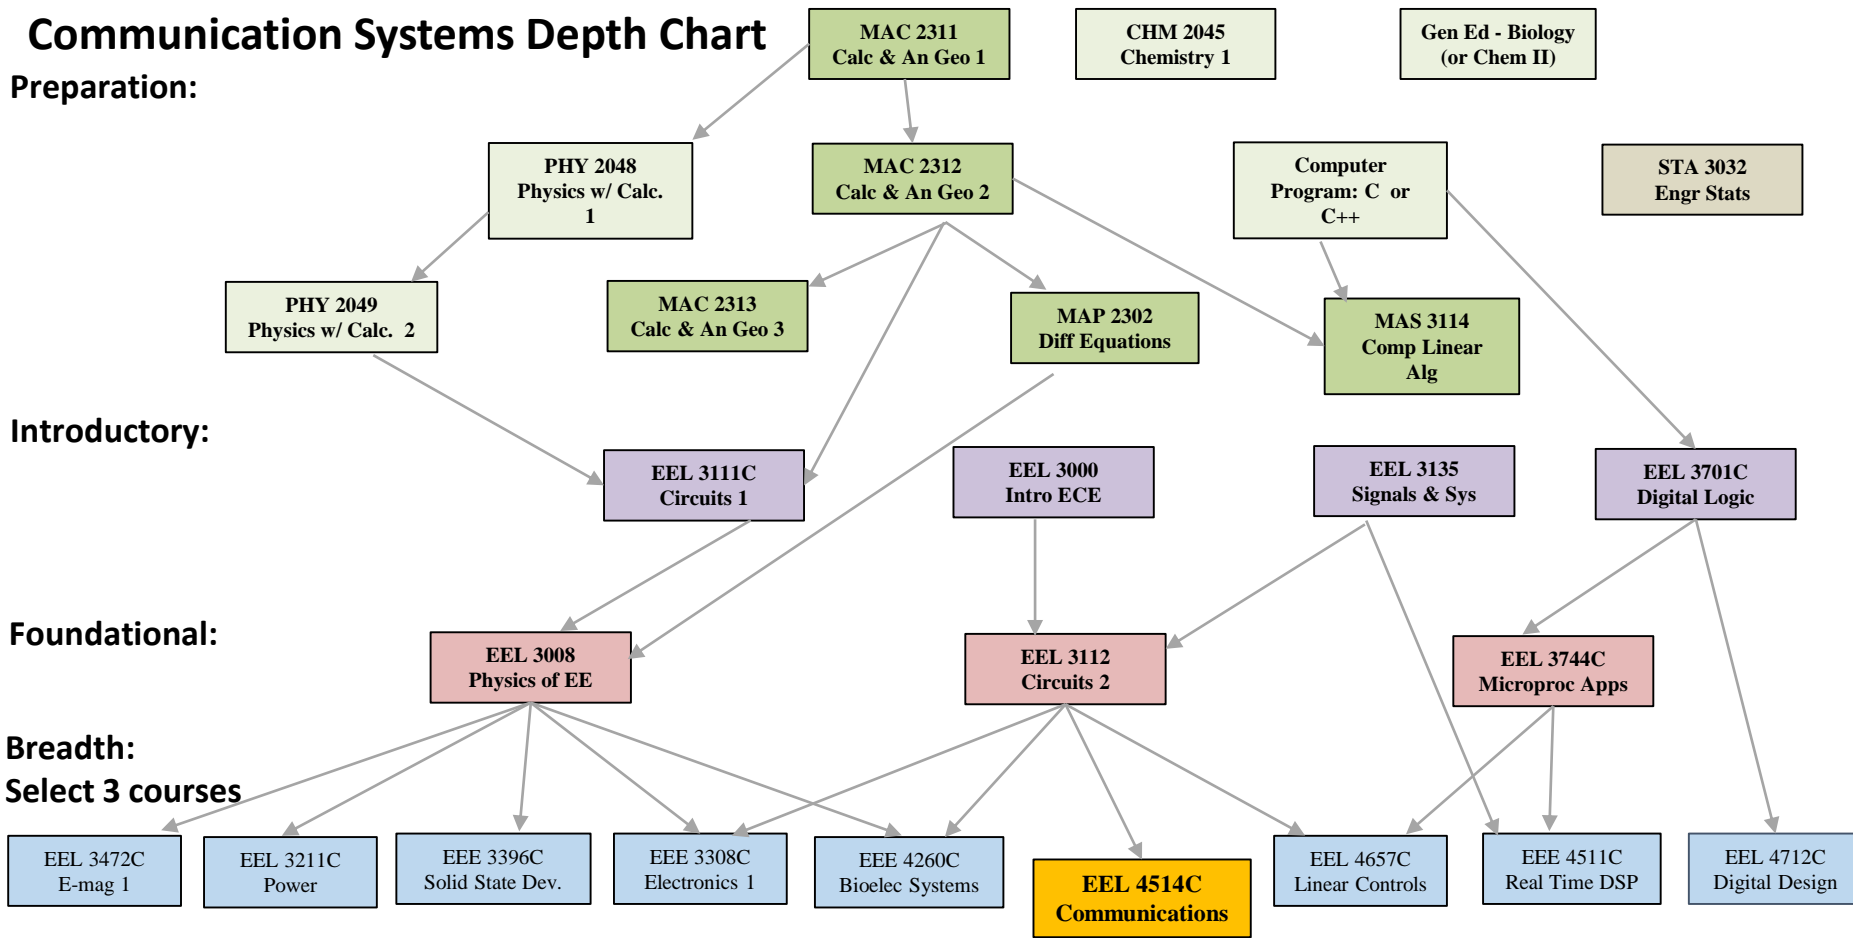

Draft June 7, 2016

Preparation:

Introductory:

Foundational:

Breadth:
Select 3 courses

EEE4260C Bioelectrical Systems Depth Chart:

- EEL4930/5934 Biophotonics
- EEL6287 Brain Machine Interfaces
- BME4931 Neural Systems Model*
- BME4931 Neural Engineering*

2015-2016 BSEE Curriculum: Communication Systems Depth Chart

Draft June 7, 2016

Preparation:

Introductory:

Foundational:

Breadth:
Select 3 courses

EEL 4514C Communications Depth Chart:

EEL 4598/5718 Data Cpr Comm
EEL 4516/5544 Noise in Lin Sys
EEL 6591 Wireless Networks
EEL 6532 Info Theory
EEL 6533 Stat Dec Theory

EEL 6535 Digital Comm
EEL 6507 Queueing Theory
EEL 6509 Wireless Comm
EEL 6550 Error Cor Coding

2015-2016 BSEE Curriculum: Linear Controls Depth Chart

Draft June 7, 2016

Preparation:

Introductory:

Foundational:

Breadth:
Select 3 courses

EEL 4657C Linear Controls Depth Chart:

- EEL4287/EEL5934- Smart Grid
- EEL 4610/5182 State Variable Meth
- EEL 6614 Modern Control Theory
- EEL 6617 Linear Multivar Control
- EEL 6619 Robust Control System