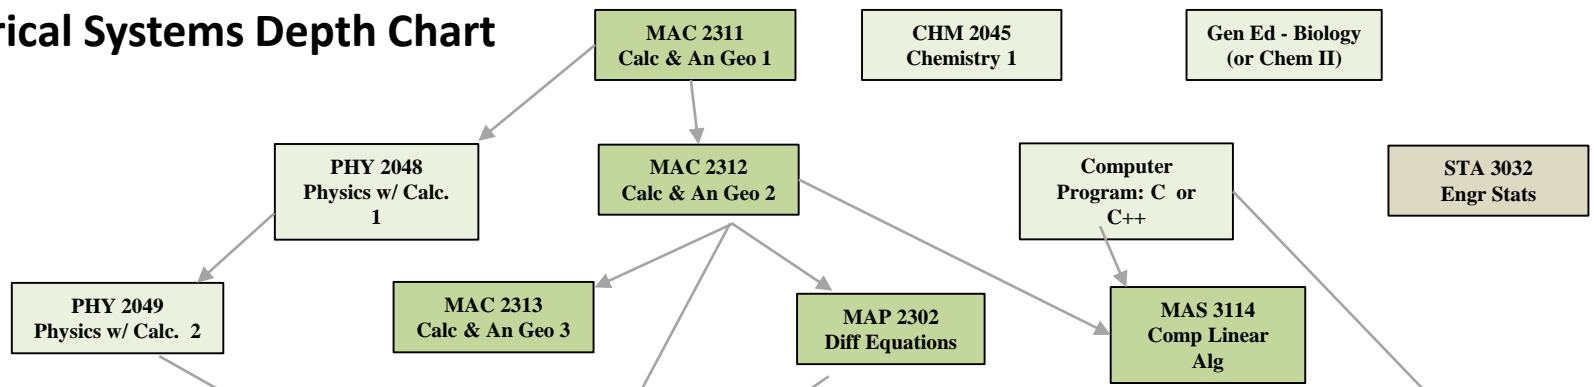

2015-2016 BSEE Curriculum: Bio-Electrical Systems Depth Chart

Draft June 7, 2016

Preparation: