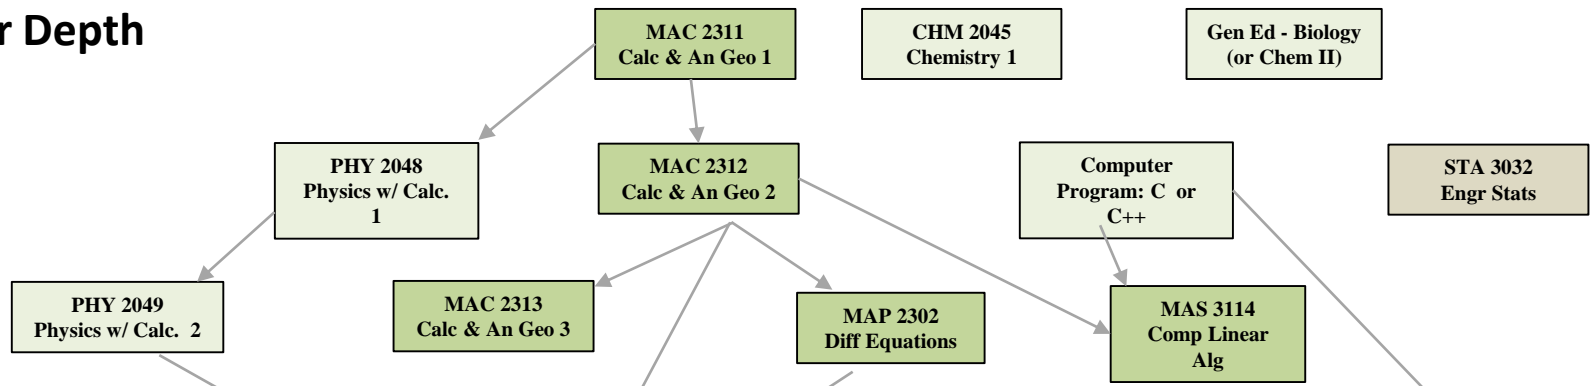

Computer Depth

Preparation: