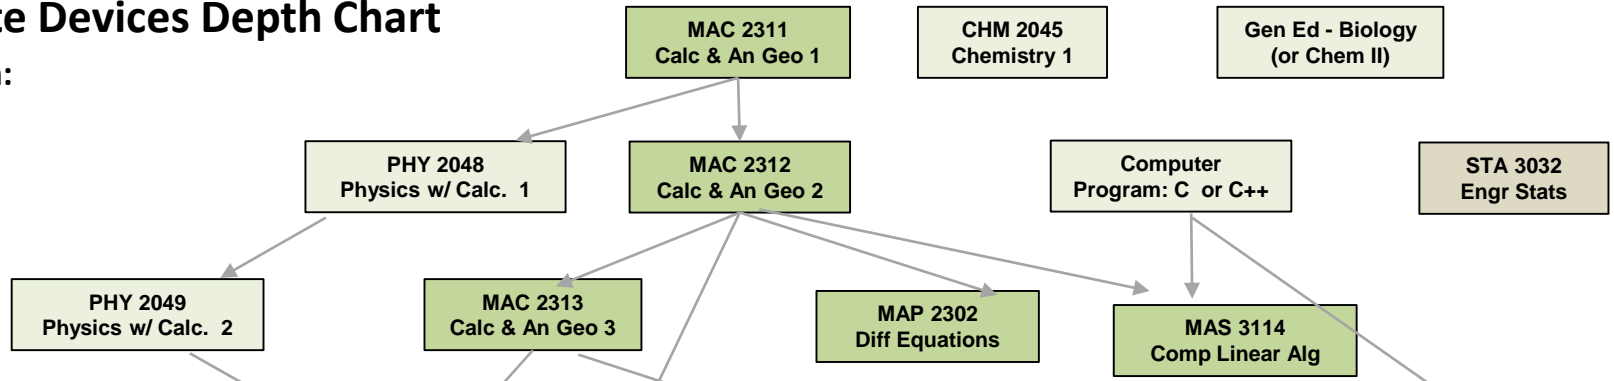

Preparation:

Introductory:

Foundational:

Breadth:
Select 3 courses

EEL3211C Basic Electric Energy (Power) Depth Chart:

- EEL4242C-Power Electronics Circuits
- EEL4251/EEL5934-Power Systems Analysis
- EEL4271/EEL5934- Power Systems Protect
- EEL4287/EEL5934- Smart Grid

2015-2016 BSEE Curriculum: Solid State Devices Depth Chart

Draft June 7, 2017

Preparation:

Introductory:

Foundational:

Breadth:
Select 3 courses

EEE3396C Solid State Devices Depth Chart:

- EEE 4329/5400- Future of Microelec. Tech.
- EEE 4331/5406- Microelec Fab Tech
- EEE 4420/5426-Intro to Nanodevices
- EEL4440- Optical Communications Systems
- EEE 4930/5225-Principles of MEMS
- EEE6428 Computational Nanoelectronics